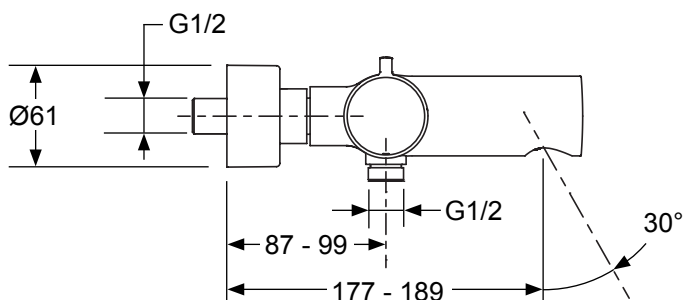

## Cuff Thermostatic 2-Handle 2-Hole Wall-Mount Bath/Shower Mixer

37037D

**Product Description:** Cuff thermostatic 2-handle 2-hole wall-mount bath/shower mixer

**Colour/Finish:** Polished Chrome

**Material:** Brass Body

## Dimensions (mm)