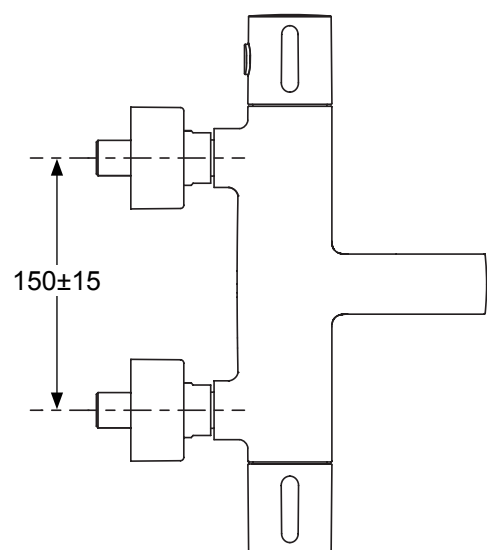

## Cuff Thermostatic 2-Handle 2-Hole Wall-Mount Bath/Shower Mixer

37037D

**Product Description:** Cuff thermostatic 2-handle 2-hole wall-mount bath/shower mixer

**Colour/Finish:** Polished Chrome

**Material:** Brass Body

## Dimensions (mm)

## Flow Diagram